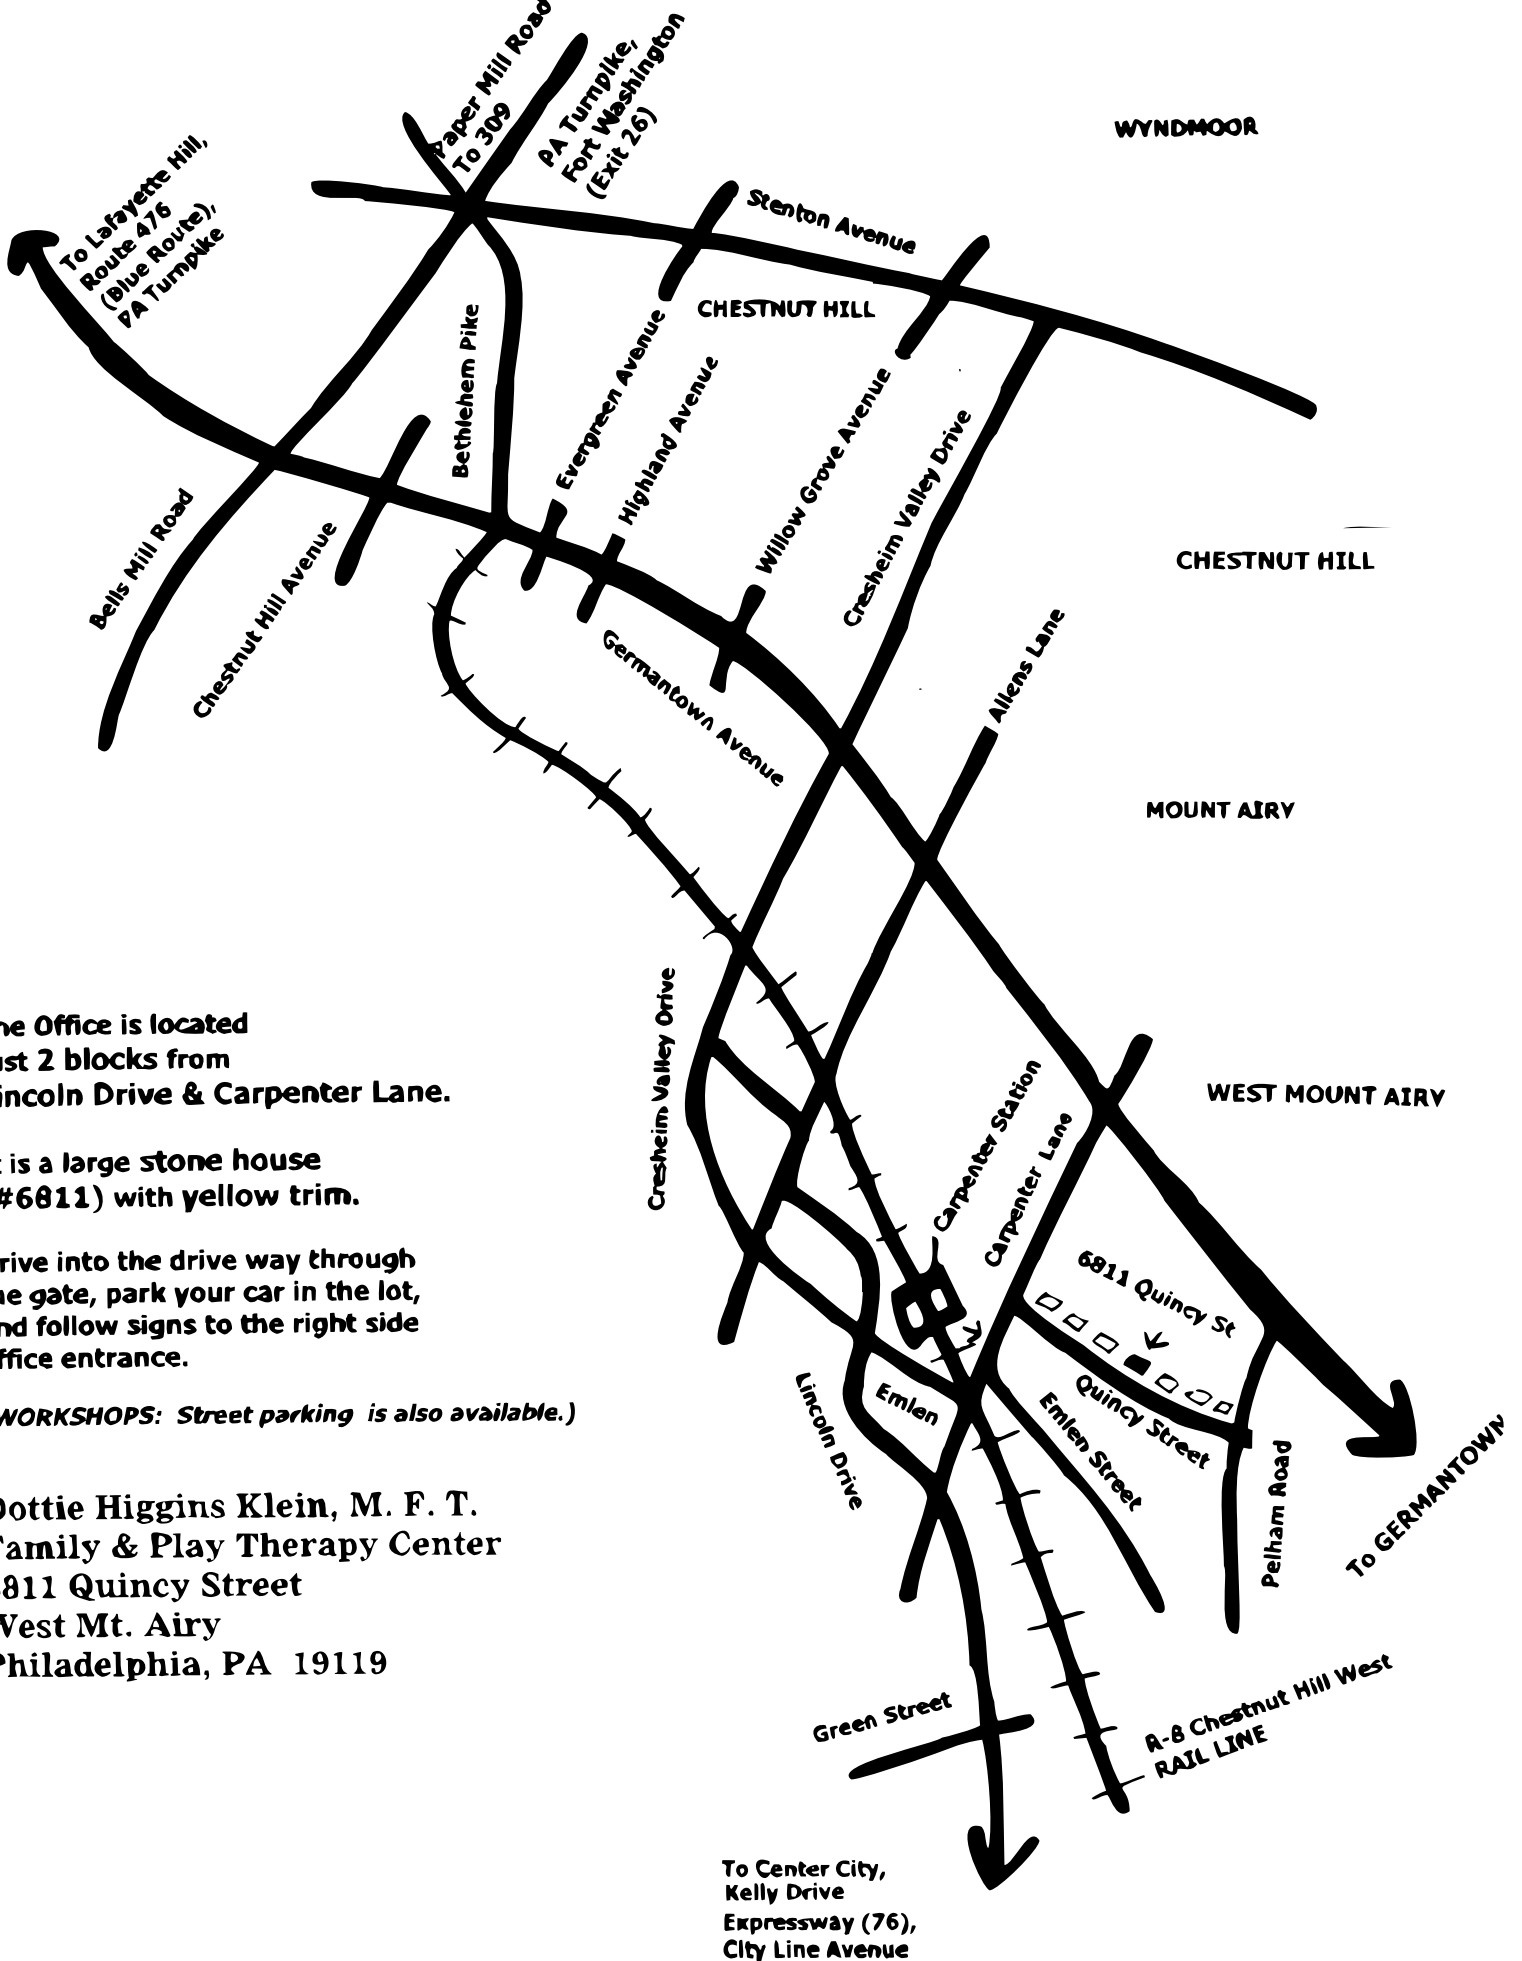

DIRECTIONS TO FAMILY AND PLAY THERAPY CENTER (located in West Mount Airy)

The Office is located just 2 blocks from Lincoln Drive & Carpenter Lane.

It is a large stone house (#6811) with yellow trim.

Drive into the drive way through the gate, park your car in the lot, and follow signs to the right side office entrance.